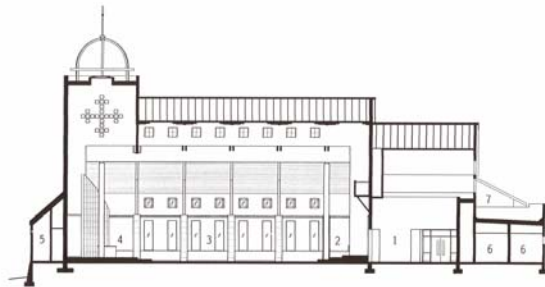

The nave is organized to focus attention to the chancel. The vaulted ceiling points us heaven ward and is the brightest at its highest point. The stepped design of the pews at the side aisles and flexible chair seating allows people with disabilities to position themselves throughout the space. A future 20 rank pipe organ will be placed at the back of the nave, behind the choir, on an axis to the space.

The raised chancel places emphasis on the three Lutheran principles of worship: preaching (pulpit), sacrament (altar), and saving grace (baptism). The use of granite, wood, and steel for the custom design liturgical furniture complements the worship setting. Materials include concrete, sandstone, stucco, concrete shingles, slate flooring, birch hardwood, painted gypsum walls, douglas fir glue-lam beams, and spruce ceiling planking. Custom ceiling chandeliers, communion rail, and liturgical furniture were also commissioned. Stained glass windows flank the Nave.

$1.5 Million

Dedicated: 1998

Design Architect: Robert Habiger

Architect of Record: RD Habiger & Associates Inc

Liturgical Design Consultant: Pastor Golter

Liturgical Furniture Design: Ken Griesemer and Robert Habiger

Awards:

Architectural Award of Excellence - Lutheran Extension Fund - 2000
Religious Art Award of Excellence - Lutheran Extension Fund - 2000

1. NARTHEX
2. CHOR
3. NAWE
4. CHANCEL
5. SACRISTY
6. RESTROOM
7. EXISTING BUILDING BEYOND